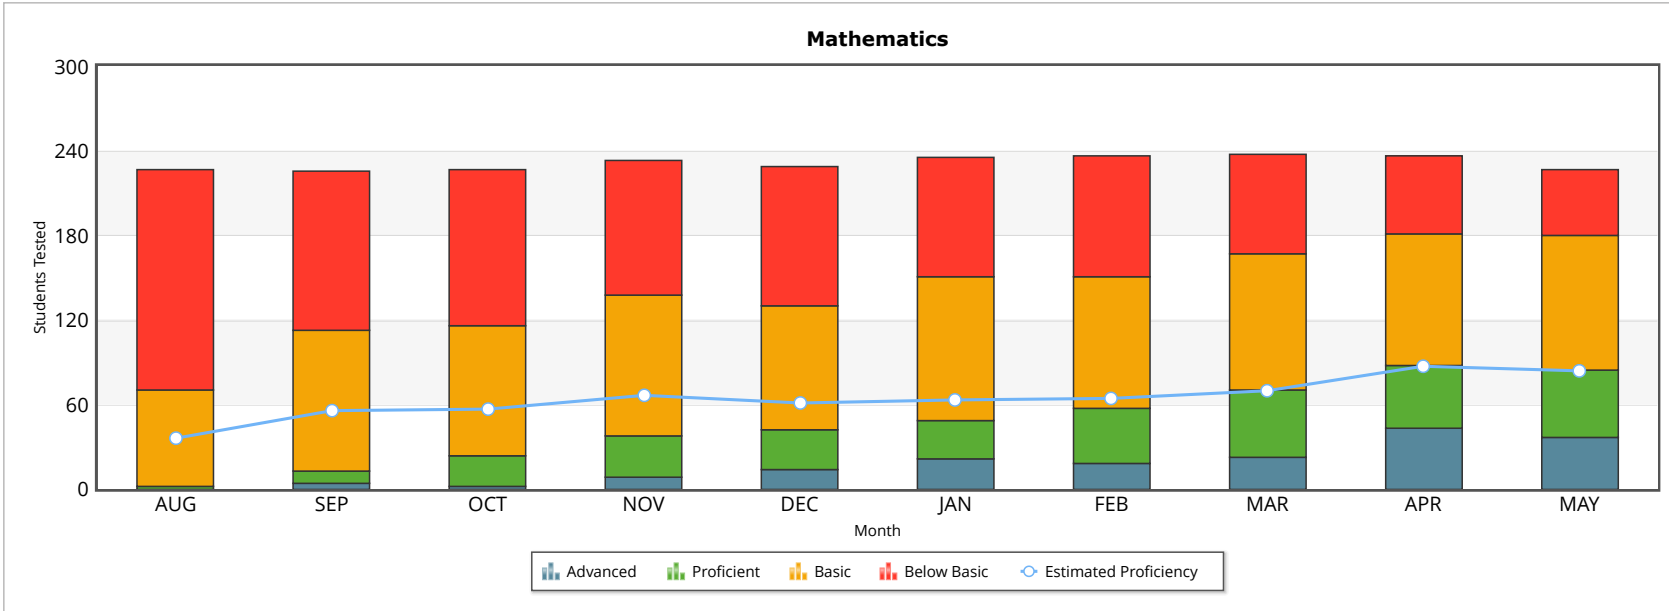

District Progress by Threshold with Grade

School Year: 2023-2024

District: Lonedell School District R14

School: Lonedell Elementary School

Grade Level: All Grades

Demographics: All Students

ELA/Lit